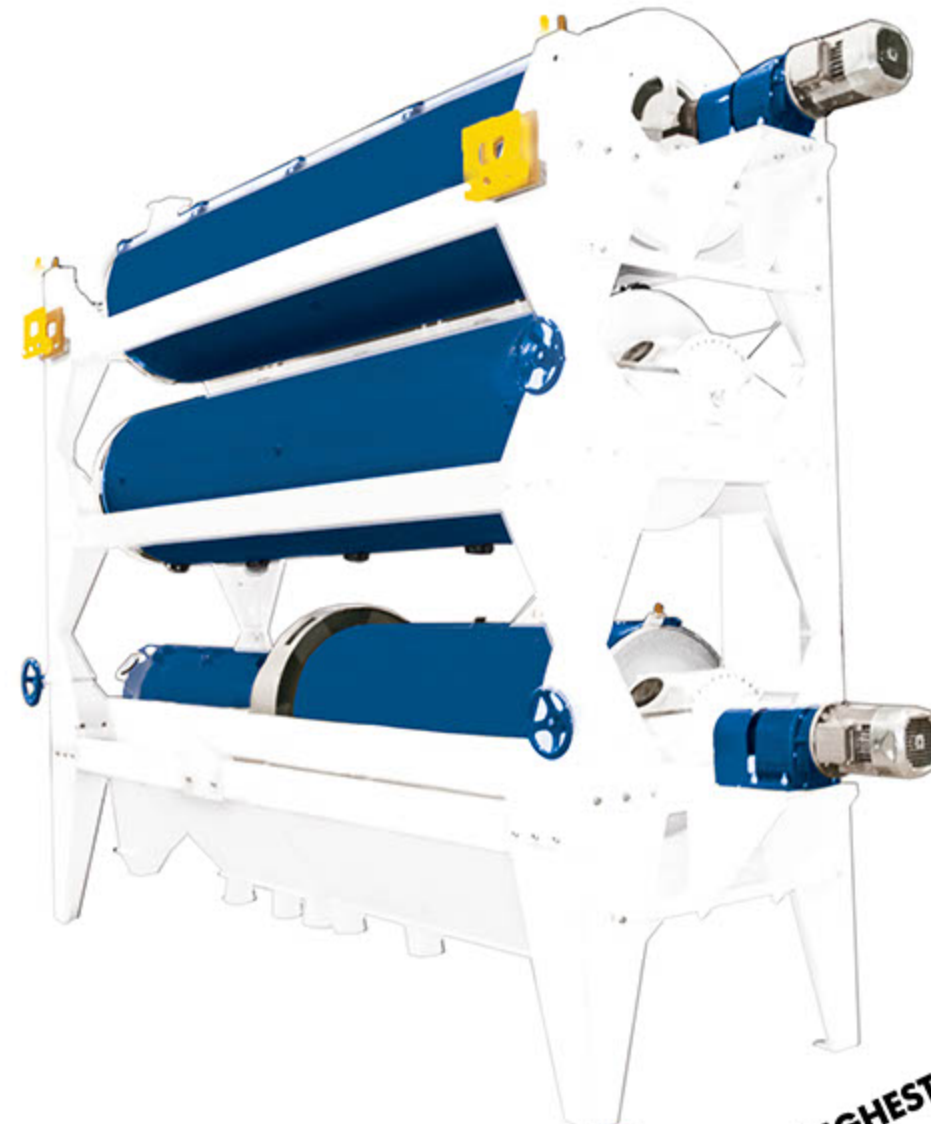

MILLTEC ELITE SERIES

MILLTEC

ISO 9001:2008/ ISO 14001:2004

SETTING BENCHMARK  FOR HIGHEST PERFORMANCE

LENGTH GRADER

TOLL FREE :1800-102-8431

WWW.MILLTECMACHINERY.COM

MILLTEC Length grader has rotating indented Cylinder to separate broken or shorter grain from whole grain by virtue of length. As the cylinder rotates, the shorter grains gets lifted until a point where the grain is dislodged by gravity in a collection trough & discharged through screw conveyor.

The full grain length remains at the bottom of the cylinder and travels to a separate discharge outlet

• Features / Advantages:

- Tear drop shaped indents for higher accuracy of separation.
- Modular construction of cylinders, one above the other to save space.
- Easy maintenance and minimum operating cost.
- Inbuilt Self-Cleaning mechanism to ensure optimum Separation.
- The machine is equipped with sampling ports at the out lets to monitor the degree of separation.

• Technical Specifications

Machine Type	RLGA1		RLGC1/3		RLGB2/2		RLGD1/6	
CAPACITY(TON/HOUR) with pre cleaner	Medium Grain 2.5 -3	Long Grain 1.5 -2	Medium Grain 2.5 -3	Long Grain 1.5 -2	Medium Grain 4- 5	Long Grain 2.5 - 3	Medium Grain 1.5 - 2	Long Grain 1 - 1.2
GEAR MOTOR POWER: HP/KW	2/1.5		2/1.5 -2 Nos		2/1.5 -2 Nos		2/1.50 -3 Nos	
VOLTAGE(V)/ FREQUENCY(Hz)	415/50		415/50		415/50		415/50	
WOKING RPM	38		38		38		38	
CYLINDER SCREEN DIAMETER XLENGTH (mm)	700X3080 -1 No		700X2580 2 No		700 X 2580 -2 No		"700 x3080 -2 No 400 X1050 -1No, 600 X 1545 -1No, 750X725 - 1No, 750X7250 - 1No,"	
WEIGHT (kg)	650		1200		1200		2200	
OVER ALL SIZE -LxWxH (MM)	4369X1070X1380		4562X1250X2424		3934X1250X2424		5090X1256X3347	